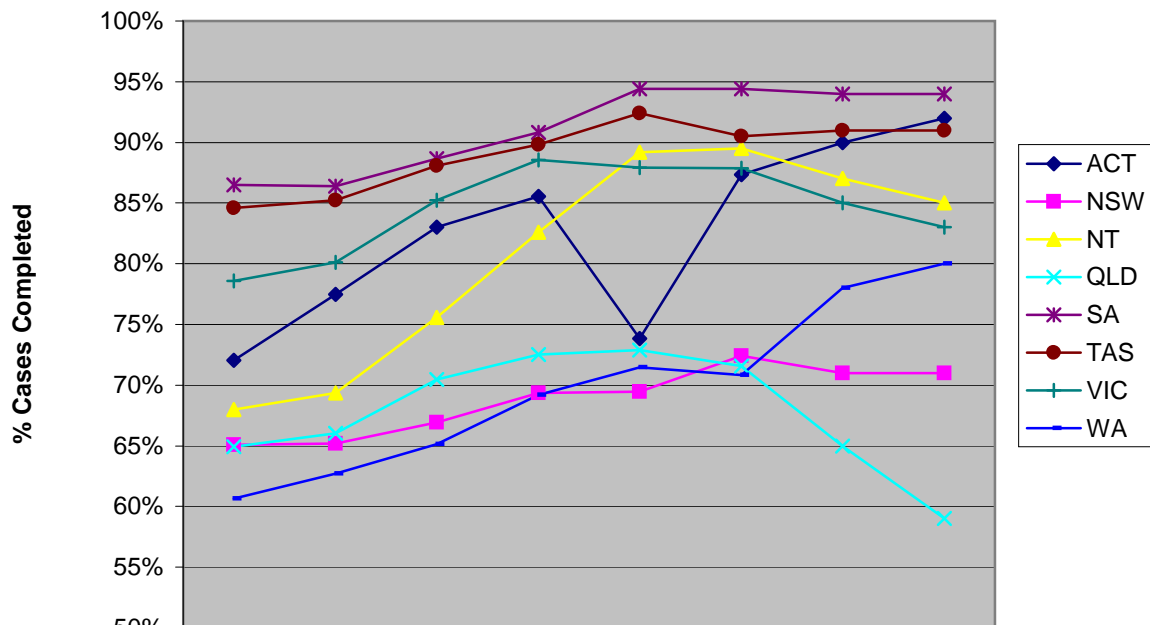

Cumulative Stats

	Mar-06	May-06	Aug-06	Sep-06	Dec-06	Jan-07	Nov-07	Apr-08
ACT	72%	77%	83%	86%	74%	87%	90%	92%
NSW	65%	65%	67%	69%	69%	72%	71%	71%
NT	68%	69%	76%	83%	89%	90%	87%	85%
QLD	65%	66%	70%	73%	73%	72%	65%	59%
SA	86%	86%	89%	91%	94%	94%	94%	94%
TAS	85%	85%	88%	90%	92%	91%	91%	91%
VIC	79%	80%	85%	89%	88%	88%	85%	83%
WA	61%	63%	65%	69%	71%	71%	78%	80%

% cases closed on NCIS over time

	Mar-06	May-06	Aug-06	Sep-06	Dec-06	Jan-07	Nov-07	Apr-08
◆ ACT	72%	77%	83%	86%	74%	87%	90%	92%
■ NSW	65%	65%	67%	69%	69%	72%	71%	71%
▲ NT	68%	69%	76%	83%	89%	90%	87%	85%
× QLD	65%	66%	70%	73%	73%	72%	65%	59%
* SA	86%	86%	89%	91%	94%	94%	94%	94%
● TAS	85%	85%	88%	90%	92%	91%	91%	91%
+ VIC	79%	80%	85%	89%	88%	88%	85%	83%
- WA	61%	63%	65%	69%	71%	71%	78%	80%